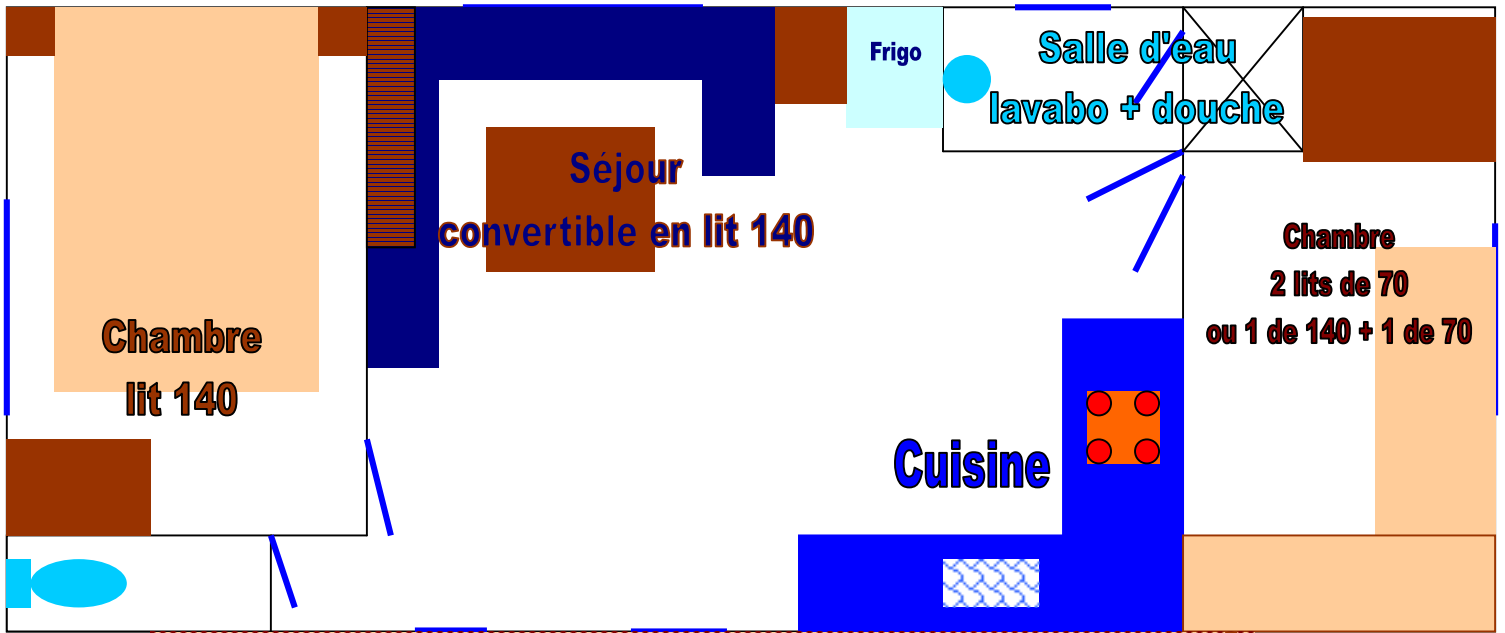

# Mobil-home 5/7 places - 8,60 m x 3 m

Parking